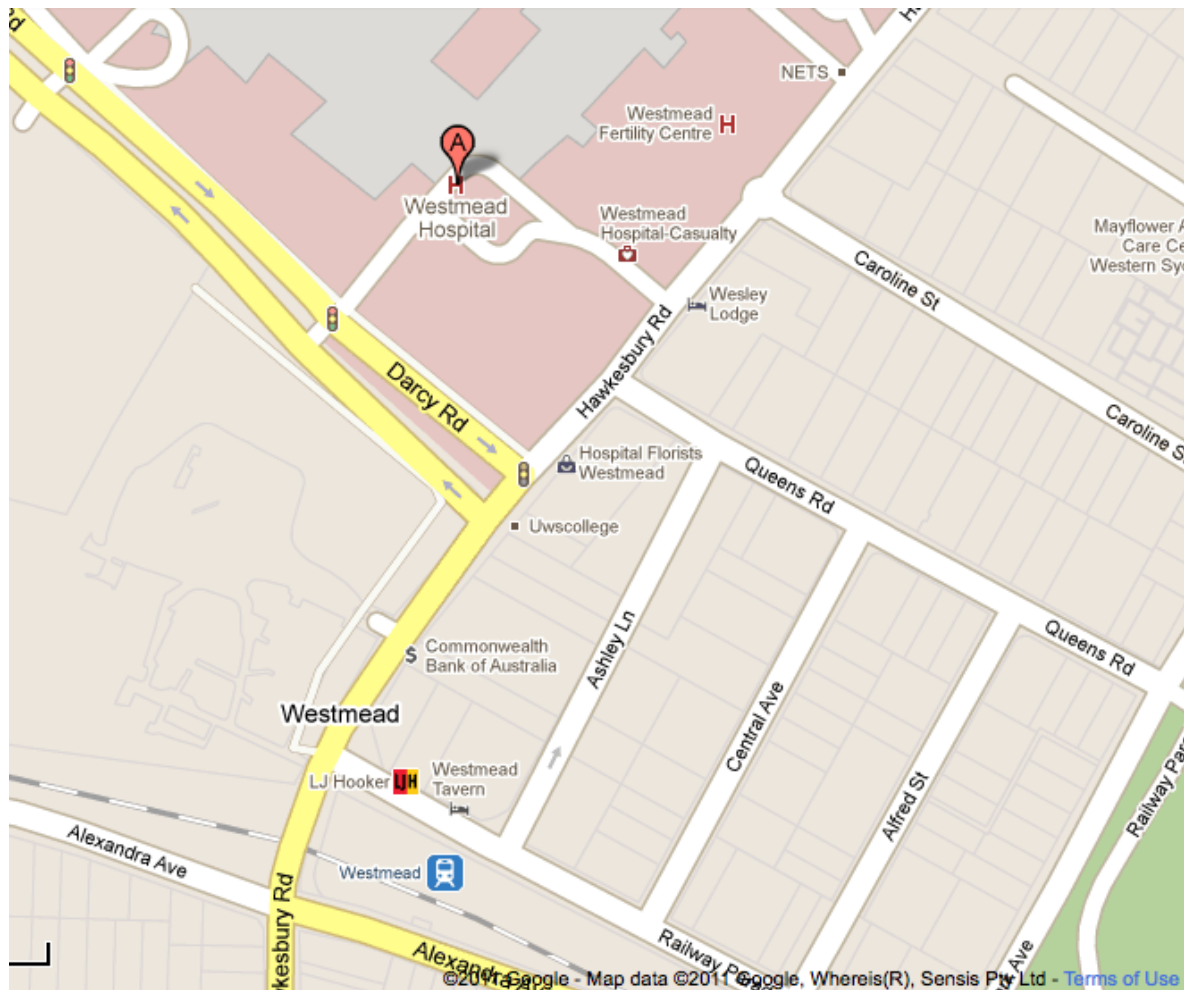

LSA HSC Student Lectures

When: Saturday, 21 July, 2018 and repeated Saturday, 28 July, 2018

Where: Westmead Education and Conference Centre Auditorium Darcy Rd, Wentworthville 2145

The venue is part of Westmead Hospital and is a short walk from Westmead Station. **Location map shown below.**

Please note parking is limited and there is no free parking at Westmead. Access is available via per hour ticketing system. Alternate parking is available at the University of Western Sydney Campus (entry via Hawkesbury Road).

The hospital is serviced by bus routes from Parramatta, Toongabbie and Merrylands and is a short walk from Westmead Station.

We recommend students bring refreshments for morning/afternoon tea. Students who arrive more than 5 minutes late for a lecture will not be allowed into that lecture.

Cost: $30.00 per student. (No GST is payable)

No teachers admitted without accompanying students.

1 accompanying teacher is free per 10 students.

Applications will be processed in order of receipt of payment, as numbers are limited.

Closing Date For Applications – 27 June 2018 or earlier if capacity is reached

THERE WILL BE NO ADMISSION TO LECTURES UNLESS PAYMENT HAS BEEN RECEIVED BY LSA AND CONFIRMATION FROM LSA HAS BEEN RECEIVED BY THE SCHOOL.

Enquiries: LSA Office - Phone: 9522 6352
ABN 31 154 437 426

Email: lsansw@tpg.com.au