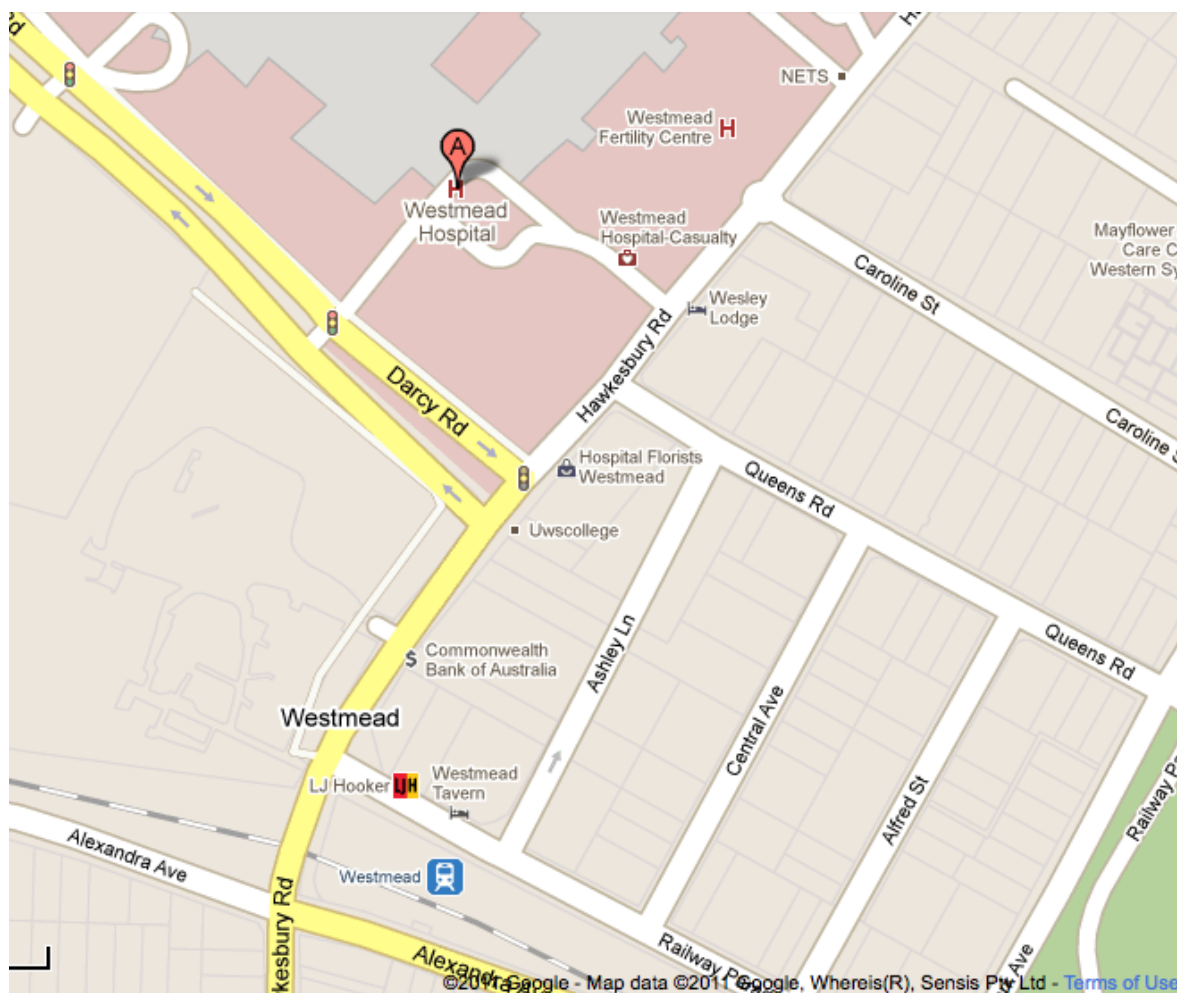

LSA HSC Student Lectures

When: Saturday, 20 July, 2019 and repeated Saturday, 27 July, 2019

Where: Westmead Education and Conference Centre Auditorium Darcy Rd, Wentworthville 2145

The venue is part of Westmead Hospital and is a short walk from Westmead Station. **Location map shown below.**

Please note parking is limited and there is no free parking at Westmead. Access is available via per hour ticketing system. Alternate parking is available at the University of Western Sydney Campus (entry via Hawkesbury Road).

The hospital is serviced by bus routes from Parramatta, Toongabbie and Merrylands and is a short walk from Westmead Station.

We recommend students bring refreshments for morning/afternoon tea. Students who arrive more than 5 minutes late for a lecture will not be allowed into that lecture.

Cost: $40.00 per student. (No GST is payable)

No teachers admitted without accompanying students.

1 accompanying teacher is free per 10 students.

Applications will be processed in order of receipt of payment, as numbers are limited.

Closing Date For Applications – 26 June 2019 or EARLIER IF CAPACITY IS REACHED

THERE WILL BE NO ADMISSION TO LECTURES UNLESS PAYMENT HAS BEEN RECEIVED BY LSA AND CONFIRMATION FROM LSA HAS BEEN RECEIVED BY THE SCHOOL.

Enquiries: LSA Office - Phone: 9522 6352
ABN 31 154 437 426

Email: lsansw@tpg.com.au